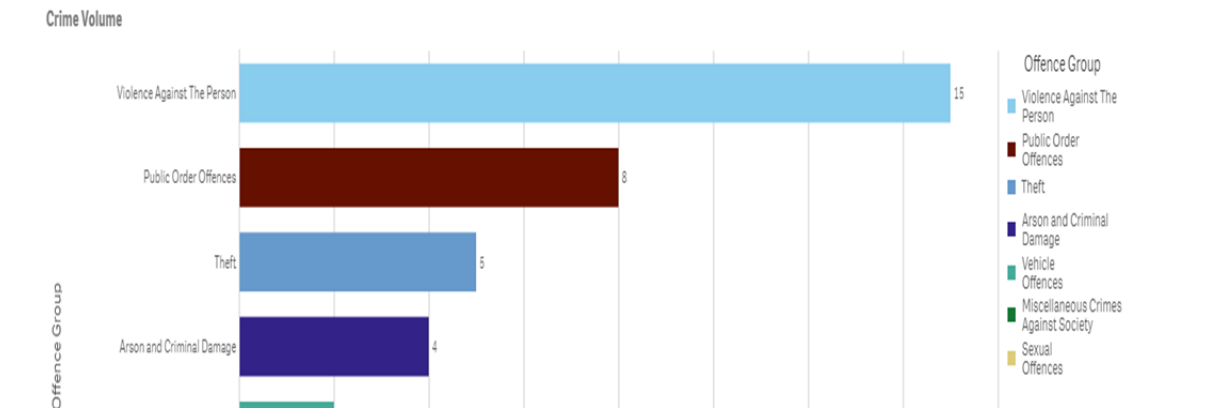

Going Forward, Officers will continue with the approach of explain, engage and encourage which has on the whole proved successful.

Whilst we cannot enforce social distancing we can deal with large gatherings ,public disorder and total disregard for the guidelines set.

The latest advice is to wear a mask in enclosed public places.

With more people out and about crime is returning to the levels we typically expect for this time of year.

Please report all non- urgent incidents via Avon and Somerset Police website before utilising 101 number which can be used to report Crime and Anti-Social Behaviour.999 for emergencies.

Hope to see you all soon and please ask if you would like a little more information about a particular incident in your area.

Last 28 Days Overview

161 calls made to police over our Rural Area during this time period.