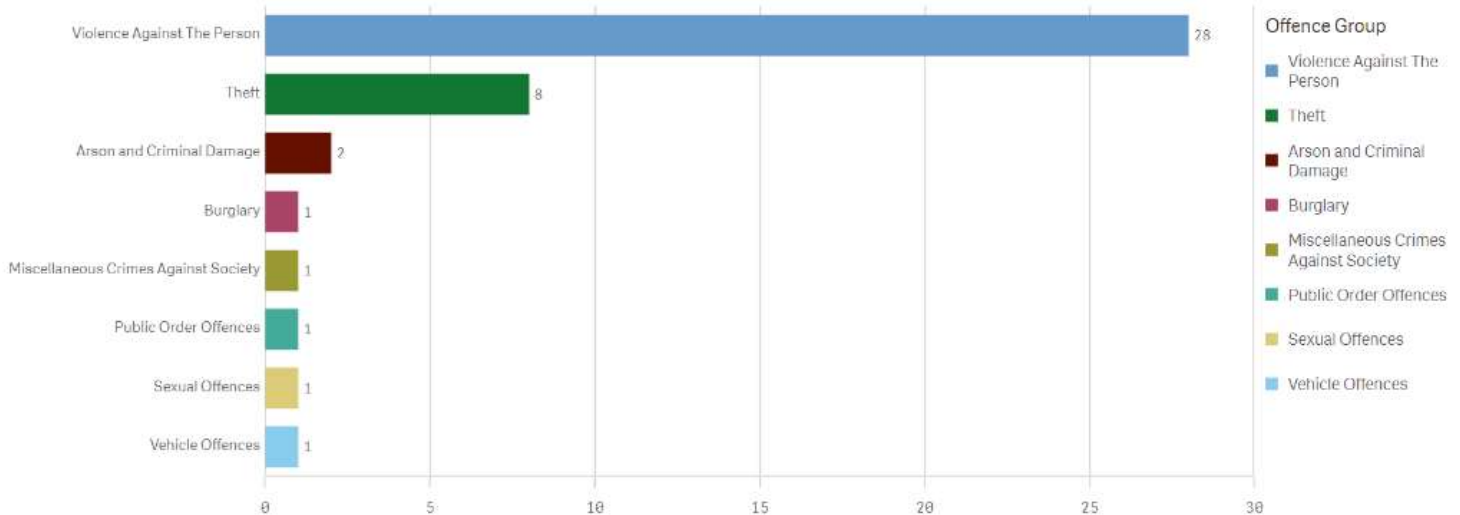

## May 2024

**148 called were taken from the 1<sup>st</sup> May to 31<sup>st</sup> May. If there is anything specific, I need to highlight for a certain area I will.**

**If you would like me to attend a meeting, I can look at my availability.**

**There were 6 ASB calls made. 2 of the 6 ASB calls were on this side of the beat.**

**Please be vigilant as there is an increase in shed breaks within our rural areas. If you see anything suspicious, please report it via 101 or 999 if it is happening at that moment.**